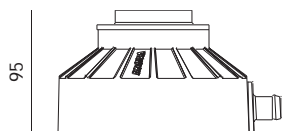

Cod. CAS.0185.99

Cod. CAS.0203.99

Cod. CAS.0165.99