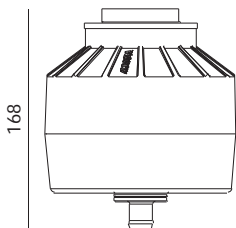

Cod. CAS.0185.99

Cod. CAS.0203.99

Cod. CAS.0165.99